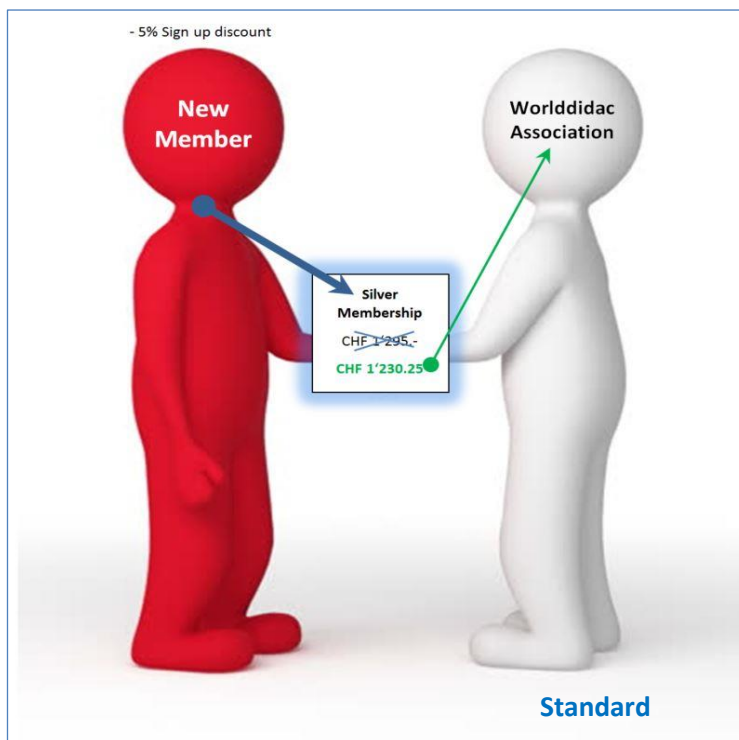

Member for Member Programme

Purpose:

Member 4 Member is an incentive package for members and affiliates to acquire further members to join with the Worlddidac Association making it strong and sustainable.

Benefits:

WDD Association

Increase the number of paying members while maintaining membership quality standard due to referrals

Existing Members

Reduction of the yearly membership fee;
The credit note is 20% of the signing-up member's net fee

Examples (all based on *Silver* level for better understanding):

1.) A new member joins and **makes reference to an existing member**. This new member **is not** a member of an association affiliated to Worlddidac.