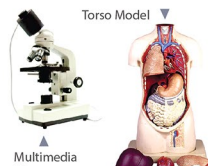

▲ Multimedia Microscope