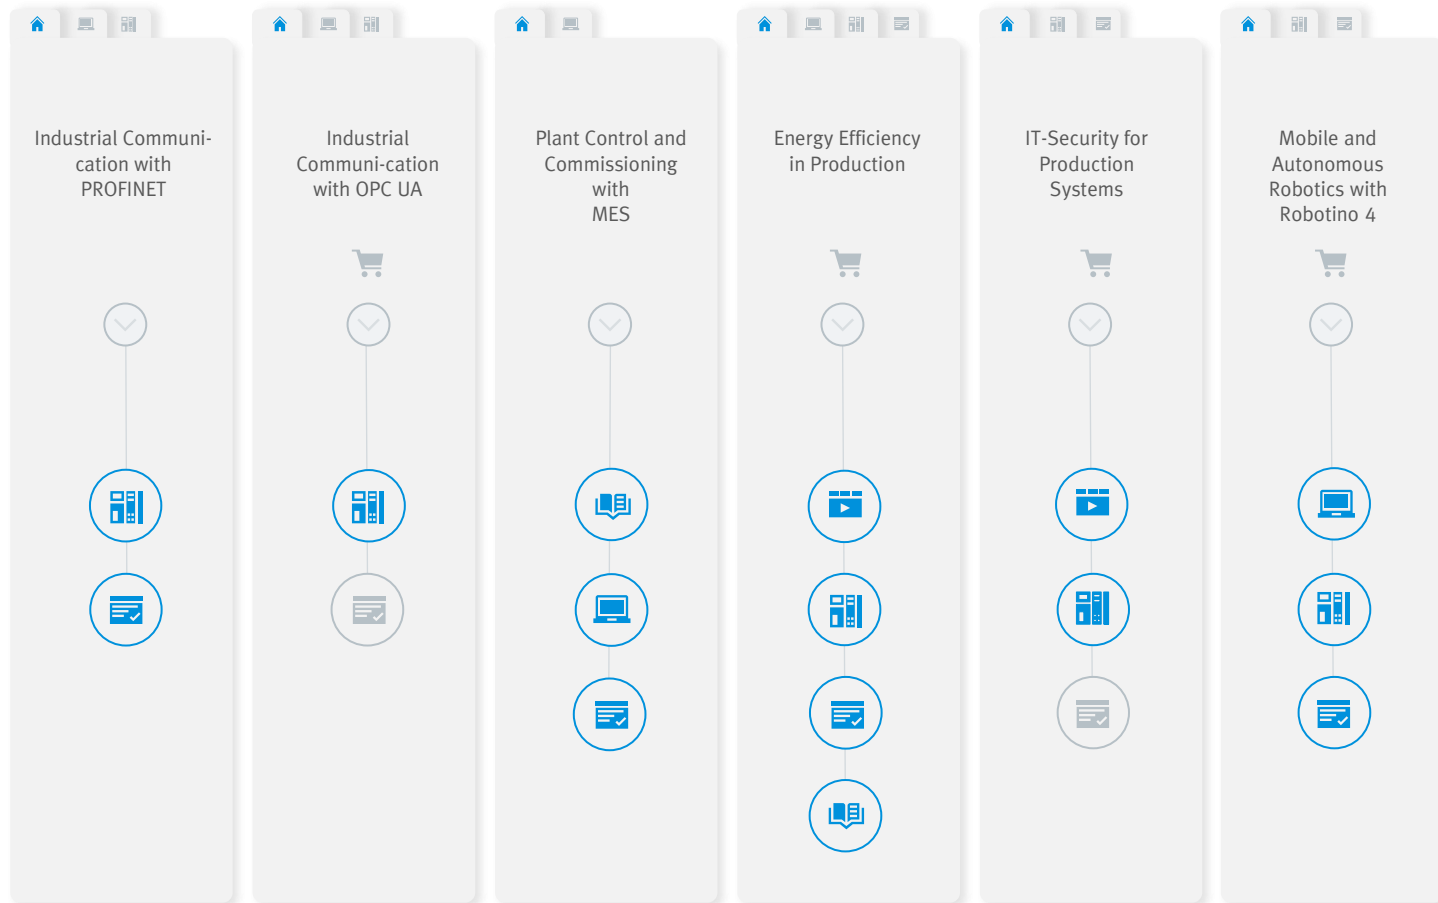

Click on the icon to go directly to the course on LX

-  Video
-  eLearning Course / eTheory Course
-  eLab Course
-  Evaluation
-  User Guide
-  Content available on LX
-  Content planned
-  Additional Hardware required

Landscape of Learning Content | I4.0 Infrastructure Topics

MPS 403-1

Content fits
MPS 403-1/MPS 403-1 R (8130882 | 8160311 | 8160310)

Content fits partly
MPS 402-1/ MPS 402-1 R (8160307 | 8160309 | 8160308)
MPS 404-1/MPS 404-1 R (8150260 | 8160313 | 8160312)