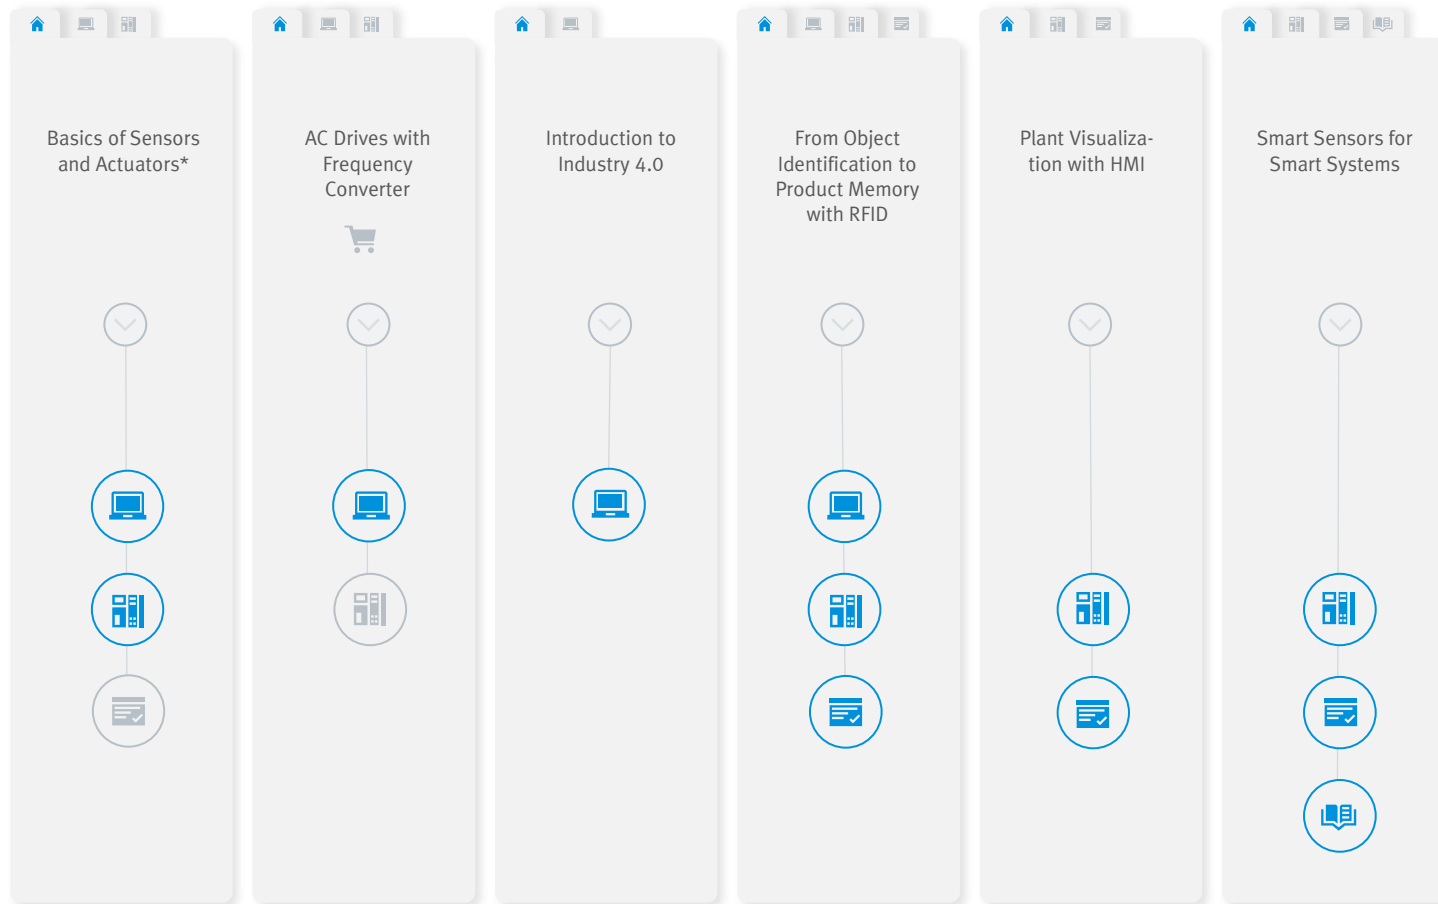

Learning Content

MPS 403-1

Landscape of Learning Content | Overview of I4.0 Learning Content with MPS 403-1

MPS 400
Distribution
Pro

MPS 400
Joining

MPS 400
Sorting
Inline

Landscape of Learning Content | I4.0 Technology Topics (1/3)

Click on the icon to go directly to the course on LX

- Video
- eLearning Course / eTheory Course
- eLab Course
- Evaluation
- User Guide
- Content available on LX
- Content planned
- Additional Hardware required