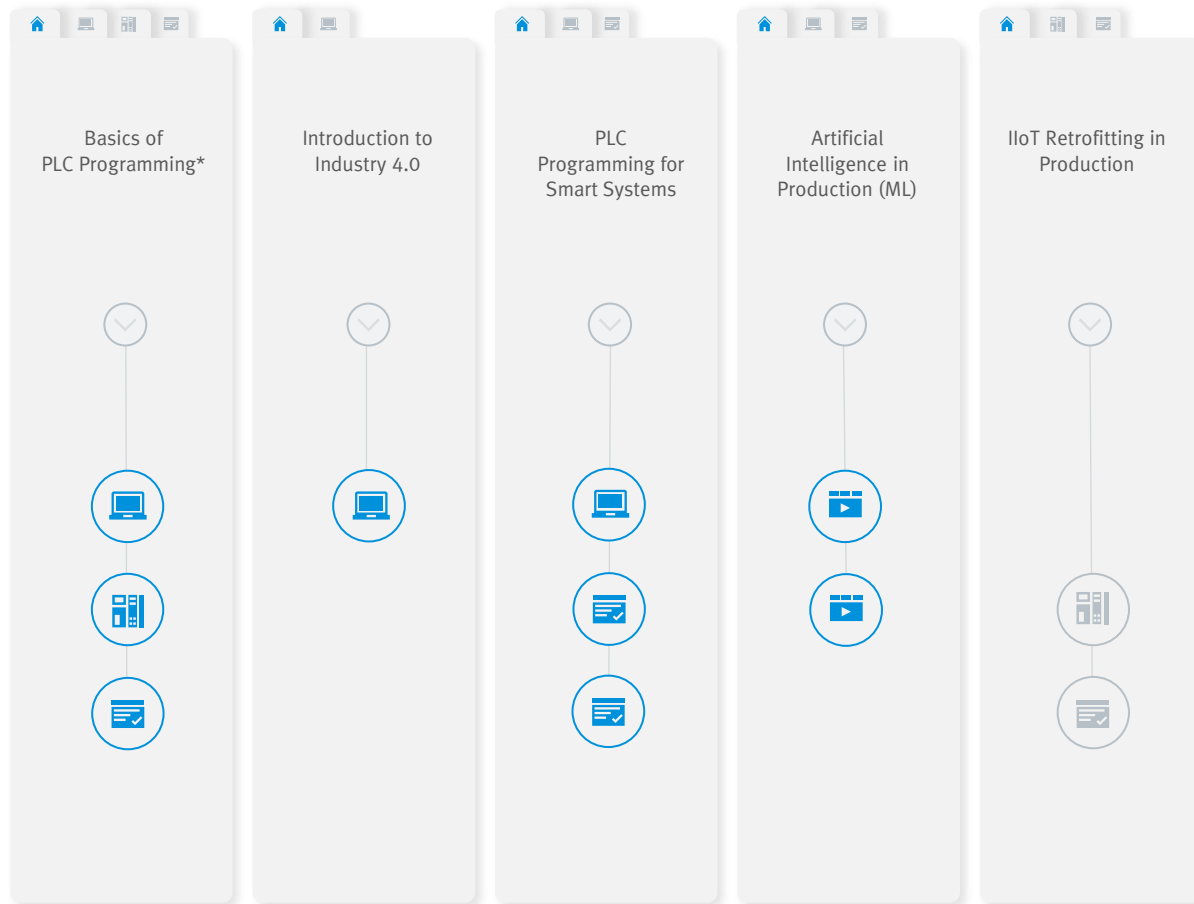

- Video
- eLearning Course / eTheory Course
- eLab Course
- Evaluation
- User Guide
- Content available on LX
- Content planned
- Additional Hardware required